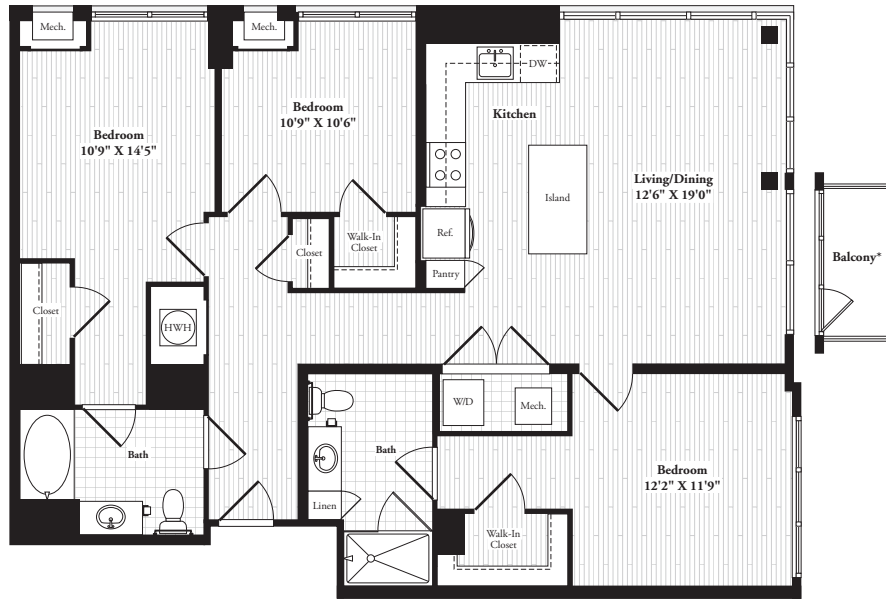

# RIVERHOUSE 11

AT PORT IMPERIAL

1100 Avenue at Port Imperial  
Weehawken, NJ 07086  
P 201.766.3000 F 201.766.3001

[RiverHouse11PI.com](http://RiverHouse11PI.com)

\*Balconies available on select 5th, 7th, and 9th floor apartments.  
Terraces available on select 4th and 5th floor apartments.

# C1

1,327-1,337 Sq. Ft.\*

▶ Three Beds ▶ Two Baths

Apartment Number \_\_\_\_\_

Starts at \_\_\_\_\_

Available \_\_\_\_\_

3<sup>rd</sup> Floor

4<sup>th</sup> Floor

5<sup>th</sup>-10<sup>th</sup> Floors

\*Square footage displayed is approximate and may vary slightly. Balcony or terrace available on select apartments. Rental rates, availability, lease terms, deposits, apartment features, and specials are subject to change without notice. Details and dimensions may differ from actual plans.