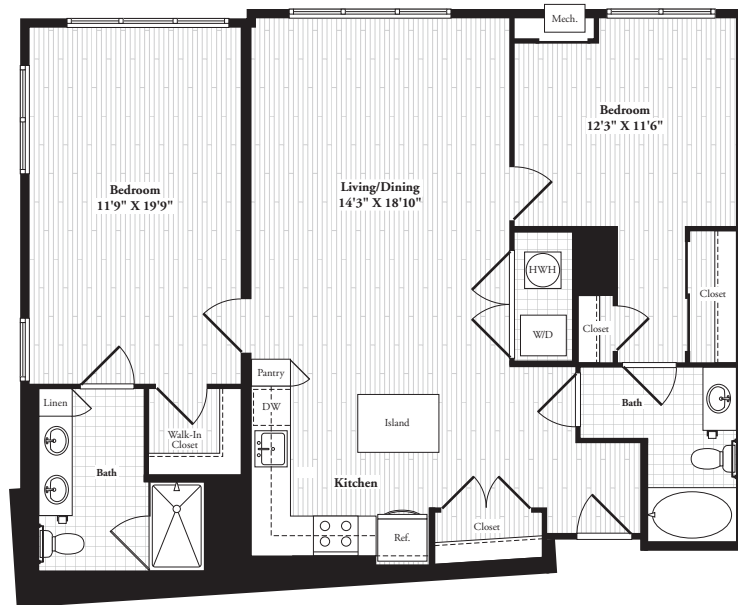

RIVERHOUSE 11
AT PORT IMPERIAL

1100 Avenue at Port Imperial
Weehawken, NJ 07086
P 201.766.3000 F 201.766.3001

RiverHouse11PI.com

B4

1,229-1,246 Sq. Ft.*

▸ Two Beds ▸ Two Baths

Apartment Number _____

Starts at _____

Available _____

3rd Floor

4th Floor

5th-10th Floors

*Square footage displayed is approximate and may vary slightly. Rental rates, availability, lease terms, deposits, apartment features, and specials are subject to change without notice. Details and dimensions may differ from actual plans.