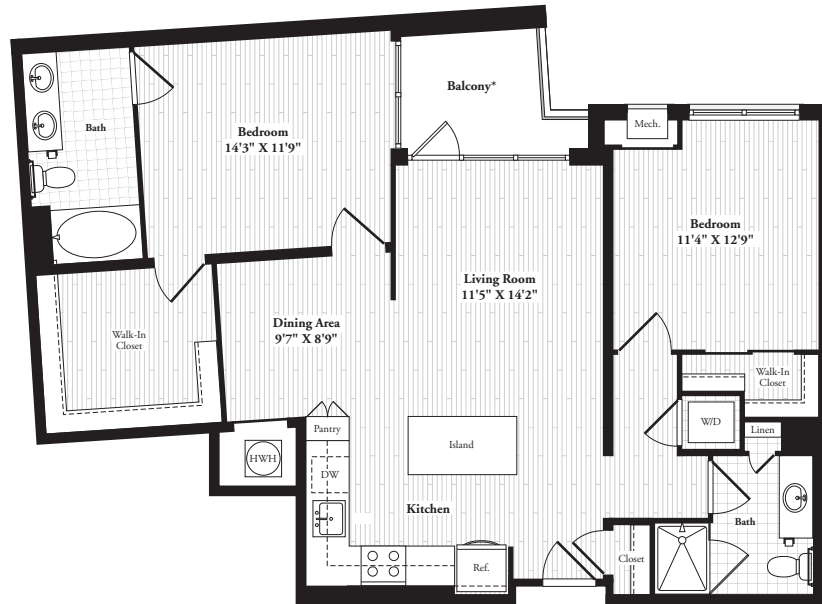

**RIVERHOUSE 11**  
AT PORT IMPERIAL

1100 Avenue at Port Imperial  
Weehawken, NJ 07086  
P 201.766.3000 F 201.766.3001

[RiverHouse11PI.com](http://RiverHouse11PI.com)

\*Terraces available on select 4th floor apartments.

# B2

1,121 Sq. Ft.\*

▸ Two Beds ▸ Two Baths

Apartment Number \_\_\_\_\_

Starts at \_\_\_\_\_

Available \_\_\_\_\_

4<sup>th</sup> Floor

5<sup>th</sup>-10<sup>th</sup> Floors

\*Square footage displayed is approximate and may vary slightly. Terrace available on select apartments. Rental rates, availability, lease terms, deposits, apartment features, and specials are subject to change without notice. Details and dimensions may differ from actual plans.