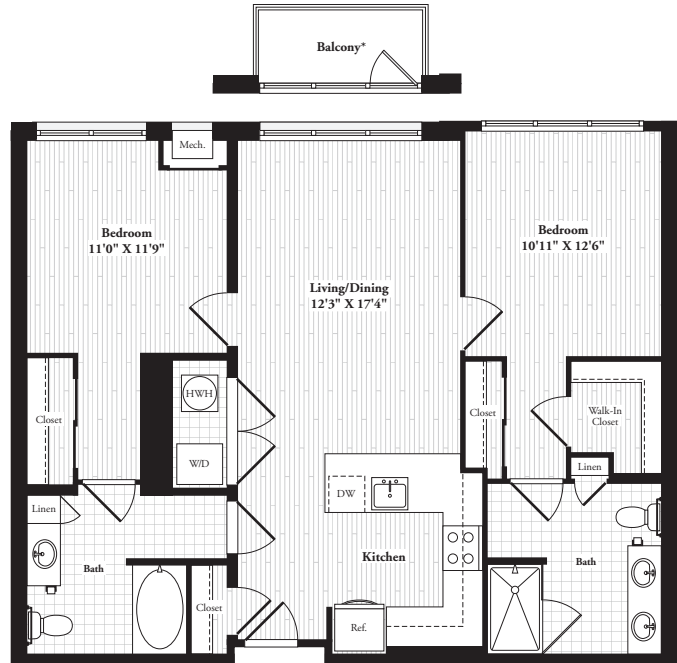

RIVERHOUSE 11
AT PORT IMPERIAL

1100 Avenue at Port Imperial
Weehawken, NJ 07086
P 201.766.3000 F 201.766.3001

RiverHouse11PI.com

*Balconies available on select 5th, 7th, and 10th floor apartments.
Terraces available on select 4th floor apartments.

B1

1,039-1,109 Sq. Ft.*

▸ Two Beds ▸ Two Baths

Apartment Number _____

Starts at _____

Available _____

4th Floor

5th-10th Floors

*Square footage displayed is approximate and may vary slightly. Balcony or terrace available on select apartments. Rental rates, availability, lease terms, deposits, apartment features, and specials are subject to change without notice. Details and dimensions may differ from actual plans.