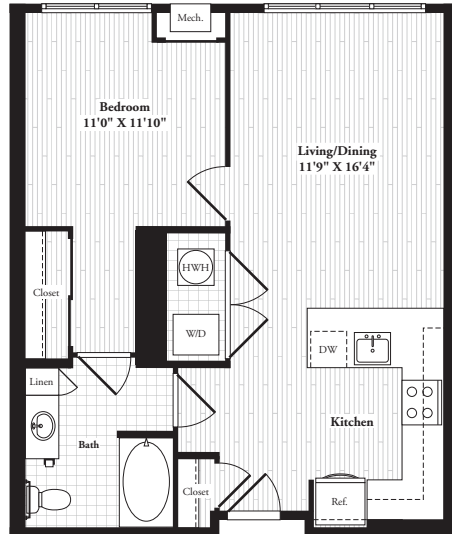

RIVERHOUSE 11
AT PORT IMPERIAL

1100 Avenue at Port Imperial
Weehawken, NJ 07086
P 201.766.3000 F 201.766.3001

RiverHouse11PI.com

A1

687-689 Sq. Ft.*

▶ One Bed ▶ One Bath

Apartment Number _____

Starts at _____

Available _____

3rd Floor

*Square footage displayed is approximate and may vary slightly. Rental rates, availability, lease terms, deposits, apartment features, and specials are subject to change without notice. Details and dimensions may differ from actual plans.